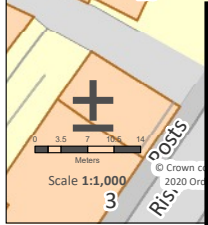

KEY

 No Waiting At Any Time
 In Loading Bay

GARTLET ROAD LOADING BAY

No Waiting At Any Time to match current signing

Watford Borough Council
Transport and Infrastructure

July 2020
Drawing No. 697 GR